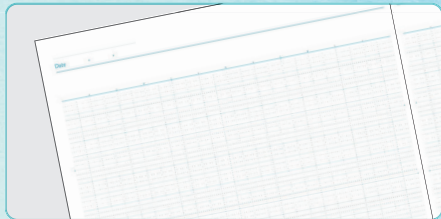

Logical color notebook with pink or blue ruled line is released.

Logical color

All "PINK" is "kawaii" (very cute) and you get hyped up!

pink

Cool BLUE is the best for your concentration. You feel refreshed!

blue

point 1 Have your motivation UP with lovely pink or refreshing blue!

ruled line in pink

ruled line in blue

point 2 Choose your favorite cover from 5 shade of pink or blue.

point 3 Comes with 2 pages of stickers. Enough to decorate your notebook.

Semi B5

Logical A (7mm)

Logical B (6mm)

For the subject name or decoration of the cover.

Highlight the important point with enclosed stickers.

Swing logical color notebook /Pink

NB504A-P (7mm) / NB504B-P (6mm)