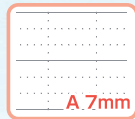

blue

point 1 Have your motivation UP with lovely pink or refreshing blue!

ruled line in pink

ruled line in blue

point 2 Choose your favorite cover from 5 shade of pink or blue.

point 3 Comes with 2 pages of stickers. Enough to decorate your notebook.

Semi B5

Logical A (7mm)

Logical B (6mm)

For the subject name or decoration of the cover.

Highlight the important point with enclosed stickers.

Swing logical color notebook /Pink

NB504A-P (7mm) / NB504B-P (6mm)

Size: Semi B5/ 179x252x3mm/ 120g Sewn binding Text paper: 70g/m² A: 7mm ruled line / B: 6mm ruled line Number of paper: 30 2 decoration stickers attached Cover: coated cardboard Carton: W372xD265xH320mm / 19.7kg QTY per Carton: 10/160