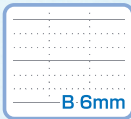

blue

point 1 Have your motivation UP with lovely pink or refreshing blue!

ruled line in pink

ruled line in blue

point 2 Choose your favorite cover from 5 shade of pink or blue.

point 3 Comes with 2 pages of stickers. Enough to decorate your notebook.

Semi B5

Logical A (7mm)

Logical B (6mm)

For the subject name or decoration of the cover.

Highlight the important point with enclosed stickers.

Swing logical color notebook /Pink

NB504A-P (7mm) / NB504B-P (6mm)

Size: Semi B5/ 179x252x3mm/ 120g Sewn binding Text paper: 70g/m² A: 7mm ruled line / B: 6mm ruled line Number of paper: 30 2 decoration stickers attached Cover: coated cardboard Carton: W372xD265xH320mm / 19.7kg QTY per Carton: 10/160

Swing logical color notebook /Blue

NB504A-B (7mm) / NB504B-B (6mm)

Size: Semi B5/ 179x252x3mm/ 120g Sewn binding Text paper: 70g/m² A: 7mm ruled line/B: 6mm ruled line Number of paper: 30 2 decoration stickers attached Cover: coated cardboard Carton: W372xD265xH320mm / 19.7kg QTY per Carton: 10/160