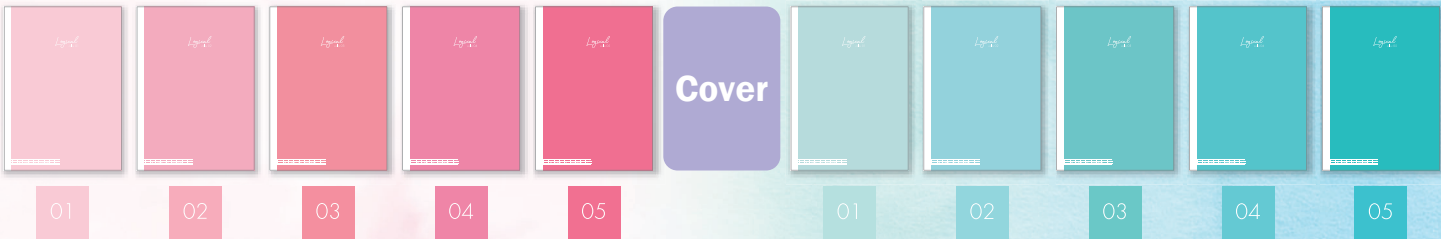

blue

point 1 Have your motivation UP with lovely pink or refreshing blue!

ruled line in pink

ruled line in blue

point 2 Choose your favorite cover from 5 shade of pink or blue.

point 3 Comes with 2 pages of stickers. Enough to decorate your notebook.

Semi B5

Logical A (7mm)

Logical B (6mm)

For the subject name or decoration of the cover.

Highlight the important point with enclosed stickers.

Swing logical color notebook /Pink

NB504A-P (7mm) / NB504B-P (6mm)

Size: Semi B5/ 179x252x3mm/ 120g Sewn binding Text paper: 70g/m² A: 7mm ruled line / B: 6mm ruled line Number of paper: 30 2 decoration stickers attached Cover: coated cardboard Carton: W372xD265xH320mm / 19.7kg QTY per Carton: 10/160

Swing logical color notebook /Blue

NB504A-B (7mm) / NB504B-B (6mm)

Size: Semi B5/ 179x252x3mm/ 120g Sewn binding Text paper: 70g/m² A: 7mm ruled line/B: 6mm ruled line Number of paper: 30 2 decoration stickers attached Cover: coated cardboard Carton: W372xD265xH320mm / 19.7kg QTY per Carton: 10/160