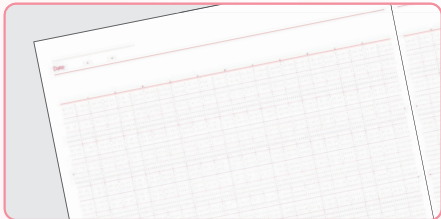

Logical color notebook with pink or blue ruled line is released.

Logical color

All "PINK" is "kawaii" (very cute) and you get hyped up!

pink

Cool BLUE is the best for your concentration. You feel refreshed!

blue

point 1 Have your motivation UP with lovely pink or refreshing blue!

ruled line in pink

ruled line in blue

point 2 Choose your favorite cover from 5 shade of pink or blue.

point 3 Comes with 2 pages of stickers. Enough to decorate your notebook.

Semi B5

Logical A (7mm)

Logical B (6mm)

For the subject name or decoration of the cover.

Highlight the important point with enclosed stickers.

Swing logical color notebook /Pink

NB504A-P (7mm) / NB504B-P (6mm)

Size: Semi B5/ 179x252x3mm/ 120g Sewn binding Text paper: 70g/m² A: 7mm ruled line / B: 6mm ruled line Number of paper: 30 2 decoration stickers attached Cover: coated cardboard Carton: W372xD265xH320mm / 19.7kg QTY per Carton: 10/160