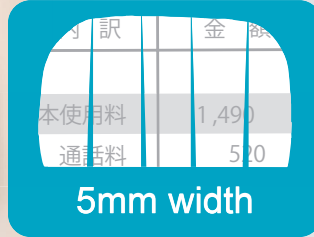

Straight cut