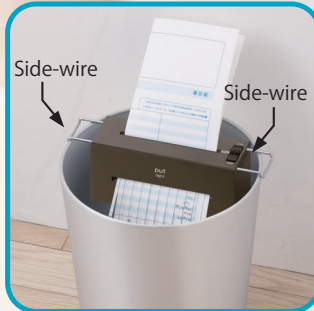

No need AC adapter.

The compact shredder works at all times and all places.

Useful to shred bill and direct mail.

Maximum throat

Straight cut

Hang the shredder on a trash bin by using the side-wire or back hook.

Edge thickness : 3~8mm

Inside dimension 190mm~
outside dimension 270mm

Less noise model

About 60dB

6 x AA battery It works with AA size battery .

Shred around 500 times with every new battery.

This shredder works on the table as trash comes from the front.

Estimated number of uses: About 40 times in a month

Compact size as it just fits your hand.

Nakabayashi

NSE-TM2

Unit Size: W168×D60×H78mm

Weight: 430g

Throat Width: 110mm

Battery: AA x 6