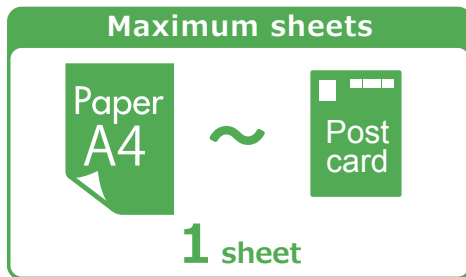

## Shredder scissors

Protect your privacy with these specialty scissors.

Nakabayashi

5  
blades

Cap with  
brush  
function

With five blades,  
these can easily cut  
all documents with  
sensitive information to shred.

### Cutting size image

With five blades, these can easily cut all documents with sensitive information to shred.

Using the tip of the cap, you can drop the trash caught between the blades.

The resin-made spacer helps to reduce friction and enable it easier cutting.

### NH-S101

**Unit Size:** W71xD190xH20.5mm

**Weight:** 110g

**Materials:** Stainless, ABS resin

**Cutting size:** Straight cut, 3.5mm width

**Maximum sheets:** 1pc

**Carton:** W640xD440xH270mm / 16.4kg

**QTY Per Carton:** 100