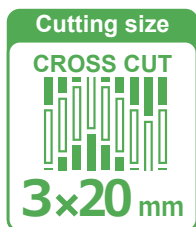

## 2WAY HAND SHREDDER

Protect your privacy easily!

**Nakabayashi**

**A6 Size  
Compatible**

**Manual  
type**

# 2 in 1

Shredder for paper and cards.  
Just rotate the handle to shred!

**PAPER**

**CARD**

Paper and cards  
are divided into  
separate boxes.

### NSH-201

**Unit Size:** W205×D128×H189mm  
**Weight:** 1.3kg  
**Throat Width:** A6/110mm, Card/90mm  
**Maximum Throat:** 1pc (folded A4/Card)

**Cutting Size:** Paper/cross-cut (3×20mm),  
Card/five division  
**Carton:** W465×D440×H440mm / 19.0kg  
**QTY Per Carton:** 12