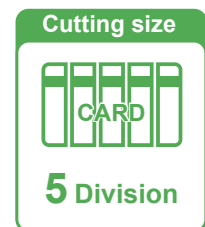

## 2WAY HAND SHREDDER

Protect your privacy easily!

**Nakabayashi**

**A6 Size  
Compatible**

**Manual  
type**

# 2 in 1

Shredder for paper and cards.  
Just rotate the handle to shred!

**PAPER**

**CARD**

Paper and cards  
are divided into  
separate boxes.

### NSH-201

**Unit Size:** W205×D128×H189mm  
**Weight:** 1.3kg  
**Throat Width:** A6/110mm, Card/90mm  
**Maximum Throat:** 1pc (folded A4/Card)

**Cutting Size:** Paper/cross-cut (3×20mm),  
Card/five division  
**Carton:** W465×D440×H440mm / 19.0kg  
**QTY Per Carton:** 12