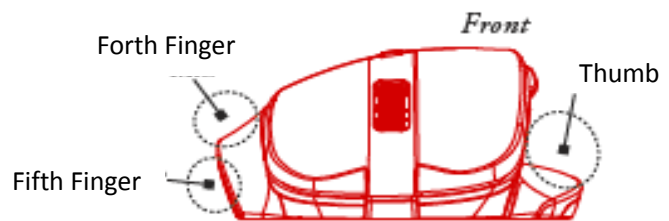

# EASY-TO-GRASP MOUSE

## 5 BUTTONS FOR EASY CONTROL

### BLUETOOTH USE

1. EASY-TO-GRASP

2. ABLE TO SWITCH at 3 LEVELS OF POINTER-SPEED

3. BUTTONS OF "FORWARD" AND "BACK" EASY TO USE ON INTERNET

ART NO: MUS-BKF131

Bluetooth

SIZE/WEIGHT:	W81×D110×H42mm/76g (No Battery)
SUPPORTED OS:	Windows 10/8.1/8/7/Vista, MacOS ~ /Android OS Ver4.4 ~
APPLICATION:	HID computer, tablet, smartphone applied to profile
DPI:	800/1200/1600 Switchable
SUPPORTED BLUETOOTH VERSION:	3.0 class2
ELECTROMAGNETIC WAVE FREQUENCY:	2.4GHz
COMMUNICATION RANGE:	Radius 6 ~ 8m
BATTERY:	1×AA battery
BATTERY LIFE:	221 days, Continuous operatig time/Up to 133 hours
BUTTON:	5 buttons (4 buttons + 1 wheel button)
ACCESSORIES:	Instruction manual, 1×AA battery (for trial)
PACKAGE SIZE:	W130×D60×H220mm
QTY:	40