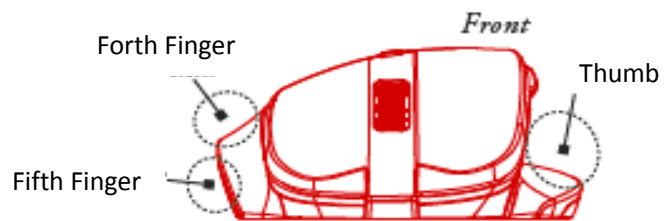

5-buttons ▪ Blue LED sensor ▪ for Win & Mac

EASY-TO-GRASP MOUSE

5 BUTTONS FOR EASY CONTROL

BLUETOOTH USE

1. EASY-TO-GRASP

2. ABLE TO SWITCH at 3 LEVELS OF POINTER-SPEED

3. BUTTONS OF "FORWARD" AND "BACK" EASY TO USE ON INTERNET

ART NO: MUS-BKF121

Bluetooth

SIZE/WEIGHT:	W71×D95×H39mm/65g (No Battery)
SUPPORTED OS:	Windows 10/8.1/8/7/Vista, MacOS ~ /Android OS Ver4.4 ~
APPLICATION:	HID computer, tablet, smartphone applied to profile
DPI:	800/1200/1600 Switchable
SUPPORTED BLUETOOTH VERSION:	3.0 class2
ELECTROMAGNETIC WAVE FREQUENCY:	2.4GHz
COMMUNICATION RANGE:	Radius 6 ~ 8m
BATTERY:	1×AA battery
BATTERY LIFE:	221 days, Continuous operatig time/Up to 133 hours
BUTTON:	5 buttons (4 buttons + 1 wheel button)
ACCESSORIES:	Instruction manual, 1×AA battery (for trial)
PACKAGE SIZE:	W130×D57×H220mm
QTY:	40